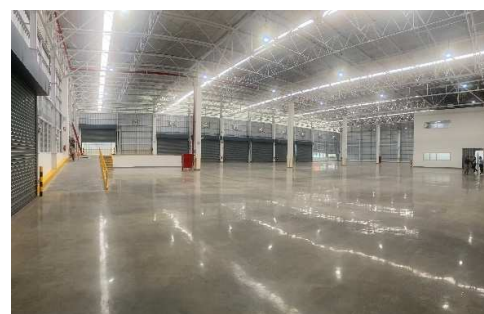

This branch is in charge of sales and logistics for domestic customer in the area, as well as an export for North America and Europe. The site area is 3,500 m² (including office area), the warehouse areas is 2,400 m², and there are two dock leveler. 10 staffs (including 4 Robot Engineer) work there. In addition, we plan to have a cutting-edge robot showroom in this new branch.

< Office >

< Loading Area >

< Inside the Warehouse >

【Reference】

Thai Escorp HP : <http://www.thaiescorp.co.th>